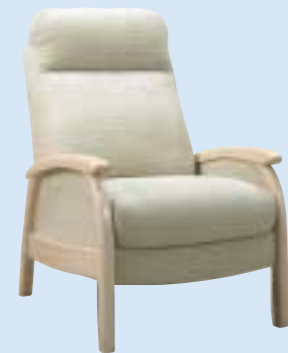

OAKHAM

The Oakham Collection features a solid ash showwood frame designed in a more modern style offering a generous lumber back cushion, while the supportive seats provide true comfort.

The standard chair and choice of two sofa models can be complemented by the swivel recliner, the standard recliner and the footstool.

CHAIR

	CHAIR	2 SEAT SOFA	3 SEAT SOFA	RECLINER	SWIVEL REC.	FOOTSTOOL
OVERALL HEIGHT	106cm (41³/₄"	106cm (41³/₄"	106cm (41³/₄"	106cm (41³/₄"	108cm (42¹/₂"	46cm (18")
OVERALL DEPTH	87cm (34¹/₄"	87cm (34¹/₄"	87cm (34¹/₄"	94cm (37")C*	86cm (34")C*	51cm (20")
OVERALL DEPTH				145cm (57")R*	168cm (66")R*	
OVERALL WIDTH	69cm (27")	124cm (48³/₄"	180cm (71")	69cm (27")	64cm (25¹/₄"	56cm (22")
SEAT HEIGHT	48cm (19")	51cm (20")	51cm (20")	51cm (20")	51cm (20")	
SEAT DEPTH	50cm (19¹/₄"	50cm (19¹/₄"	50cm (19¹/₄"	50cm (19¹/₄"	52cm (20¹/₂"	
SEAT WIDTH	57cm (22¹/₂"	113cm (44¹/₂"	169cm (66¹/₂"	57cm (22¹/₂"	53cm (21")	

C* = closed R* = fully reclined

MARLOWE

The Marlowe offers an elegantly designed solid ash showwood frame with an upholstered platform and back. The sumptuous yet supportive seat and back cushions are fully reversible.

The Marlowe range includes two sofas and a chair, each of which are supplied with a pair of scatter cushions. A storage stool is also available.

	CHAIR	2 SEAT SOFA	3 SEAT SOFA	STORAGE STOOL
OVERALL HEIGHT	95cm (37¹/₂"	95cm (37¹/₂"	95cm (37¹/₂"	41cm (16")
OVERALL DEPTH	99cm (39")	99cm (39")	99cm (39")	52cm (20")
OVERALL WIDTH	89cm (35")	139cm (54³/₄"	188cm (74¹/₄"	79cm (31")
SEAT HEIGHT	49cm (19¹/₄"	49cm (19¹/₄"	49cm (19¹/₄"	
SEAT DEPTH	56cm (22")	56cm (22")	56cm (22")	
SEAT WIDTH	66cm (26")	117cm (46")	168cm (66")	

MARLOWE

SHOWN IN FABRIC D5220/D5260