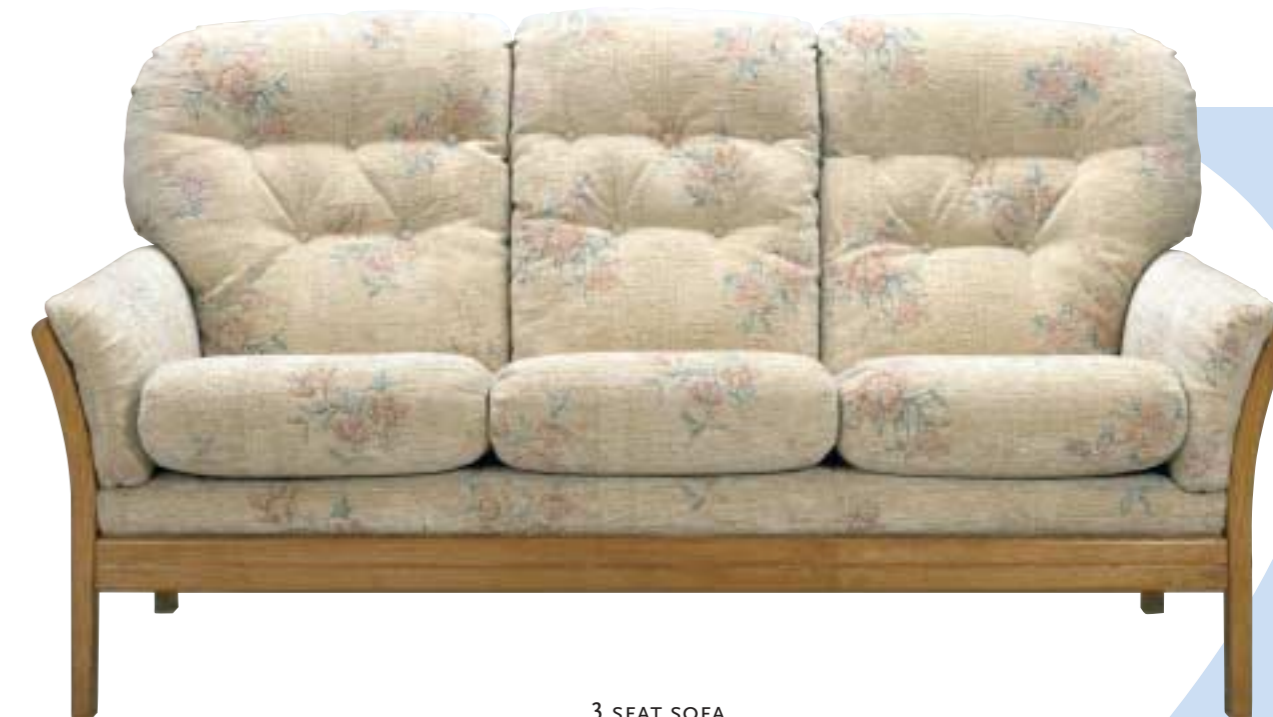

VERMONT

The Vermont offers a solid ash showwood frame with feature slats to the back and sides of the model. The buttoned back cushions and the supportive and comfortable seat cushions are all fully reversible.

The Vermont range includes two sofas, a chair and a footstool.

CHAIR

FOOTSTOOL

3 SEAT SOFA

2 SEAT SOFA

	CHAIR	2 SEAT SOFA	3 SEAT SOFA	FOOTSTOOL
OVERALL HEIGHT	99cm (39")	99cm (39")	99cm (39")	41cm (16")
OVERALL DEPTH	88cm (34 1/2")	88cm (34 1/2")	88cm (34 1/2")	42cm (17")
OVERALL WIDTH	80cm (31 1/2")	130cm (51 1/4")	180cm (71")	56cm (22")
SEAT HEIGHT	48cm (19")	48cm (19")	48cm (19")	
SEAT DEPTH	48cm (19")	48cm (19")	48cm (19")	
SEAT WIDTH	48cm (19")	100cm (39 1/2")	147cm (58")	