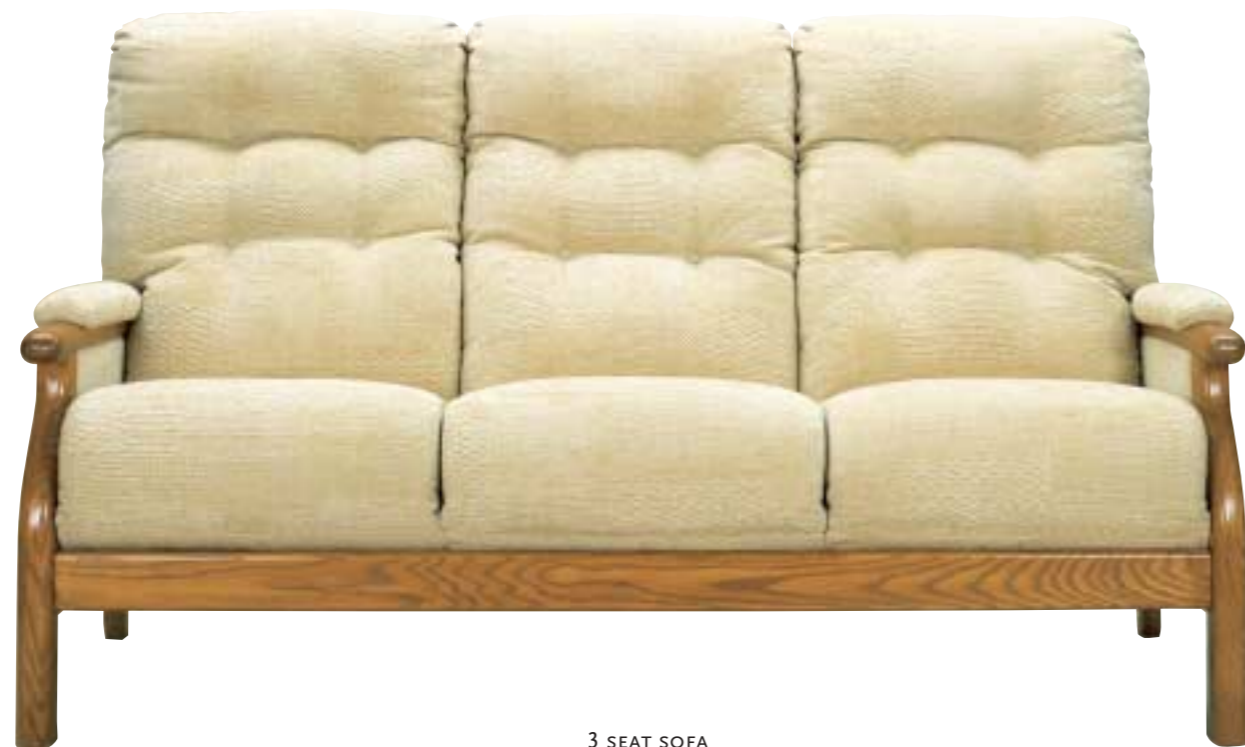

3 SEAT SOFA

	CHAIR	2 SEAT SOFA	3 SEAT SOFA
OVERALL HEIGHT	99cm (39")	99cm (39")	99cm (39")
OVERALL DEPTH	88cm (34 1/2")	88cm (34 1/2")	88cm (34 1/2")
OVERALL WIDTH	67cm (26 1/2")	118cm (46 1/2")	174cm (68 1/2")
SEAT HEIGHT	47cm (18 1/2")	47cm (18 1/2")	47cm (18 1/2")
SEAT DEPTH	48cm (19")	48cm (19")	48cm (19")
SEAT WIDTH	52cm (20 1/2")	104cm (41")	160cm (63")

VERMONT

The Vermont offers a solid ash showwood frame with feature slats to the back and sides of the model. The buttoned back cushions and the supportive and comfortable seat cushions are all fully reversible.

The Vermont range includes two sofas, a chair and a footstool.